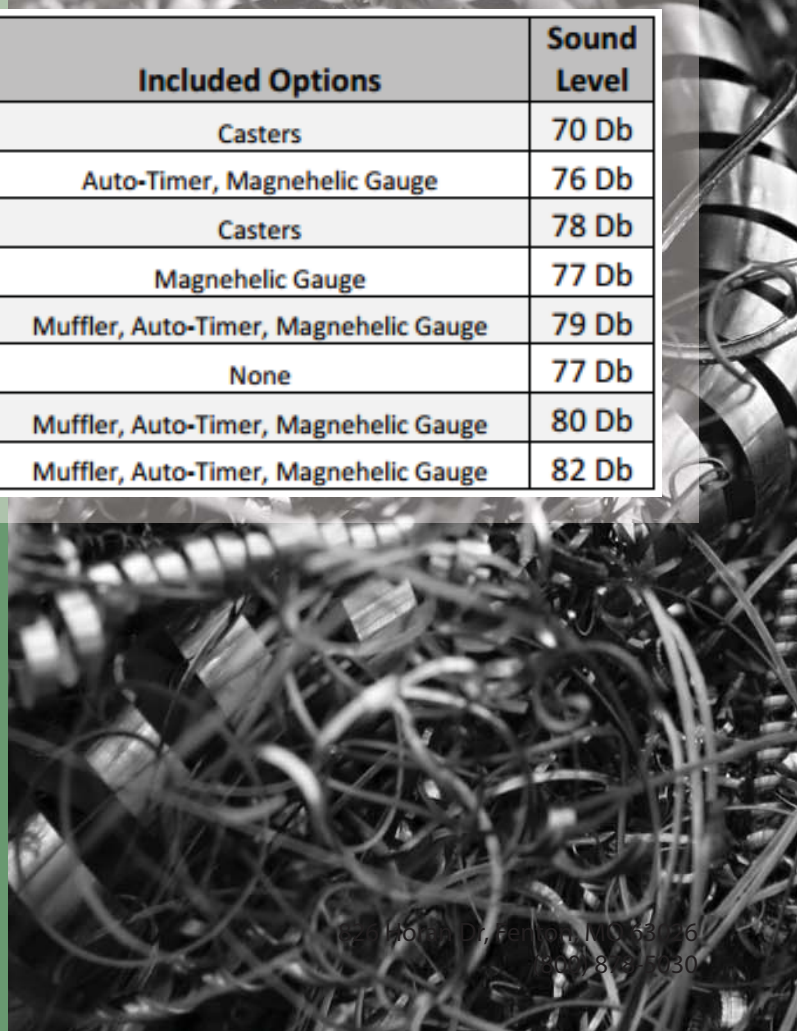

Grind Series Tables

Dynamo Grind Series Tables feature a 1/4" heavy-duty steel top, 3-sided moveable spark shield, flame-retardant cartridge filtration, and an ember-catching water tray. These tables are used for welding and all types of metal applications (grinding, cutting, polishing, etc.)

NOTE: These tables cannot be used for any type of magnesium or aluminum application. Please contact us to discuss alternative options for these applications.

DDG Series tables feature a "Jet Pulse" push button cartridge cleaning system. Standard cartridges are an 80/20 media (nanofiber also available), which clean at a 99.95% capture rate at 0.5 micron.

Available Sizes

MODEL #	SIZE	MOTOR/HP	CFM	Included Options	Sound Level
DDG-2635	26" x 35"	1HP	1975 CFM	Casters	70 Db
DDG-2872	28" x 72"	2HP	3000 CFM	Auto-Timer, Magnehelic Gauge	76 Db
DDG-3648	36" x 48"	2HP	3400 CFM	Casters	78 Db
DDG-3660	36" x 60"	2HP	3600 CFM	Magnehelic Gauge	77 Db
DDG-3672	36" x 72"	2HP	4000 CFM	Muffler, Auto-Timer, Magnehelic Gauge	79 Db
DDG-4848	48" x 48"	2HP	3600 CFM	None	77 Db
DDG-4872	48" x 72"	5HP	4300 CFM	Muffler, Auto-Timer, Magnehelic Gauge	80 Db
DDG-4896	48" x 96"	7.5HP	5300 CFM	Muffler, Auto-Timer, Magnehelic Gauge	82 Db

* All tables available in 1-Phase or 3-Phase

** Optional features on all models: Explosion Proof Motors (3ph only), Light Bars, Exhaust Mufflers, Magnehelic Gauges, Filter Cleaning Auto-Timer, HEPA Filter Banks, Carbon Filter Banks